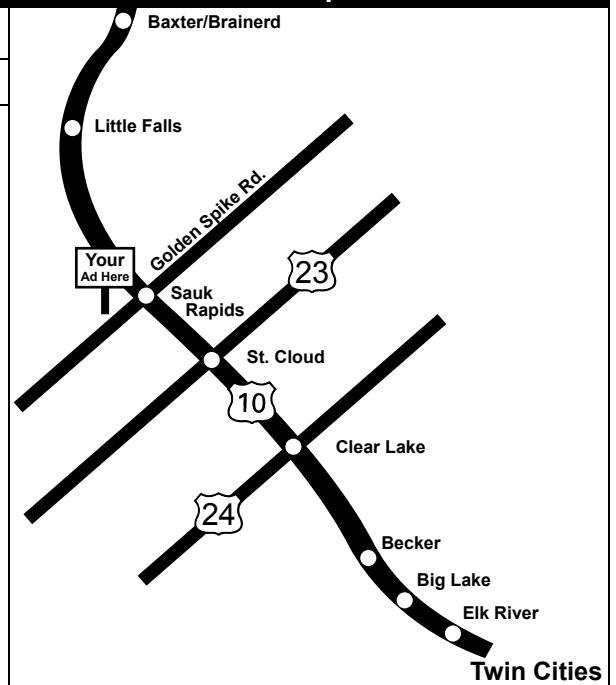

SUPREME

OUTDOOR ADVERTISING

Location

US Highway 10
In Sauk Rapids
Mile Marker 175.07

Read

Lower Staked Unit
Reaching Westbound
Traffic

Size

10' h x 30' w

Traffic Count

26,000 daily

Rate Information

TERM	MONTHLY RENTAL	PRODUCTION
12 months	\$600	\$800

Map

Supreme Outdoor Advertising

Dave Helder

17595 Kenwood Trail, ste #150